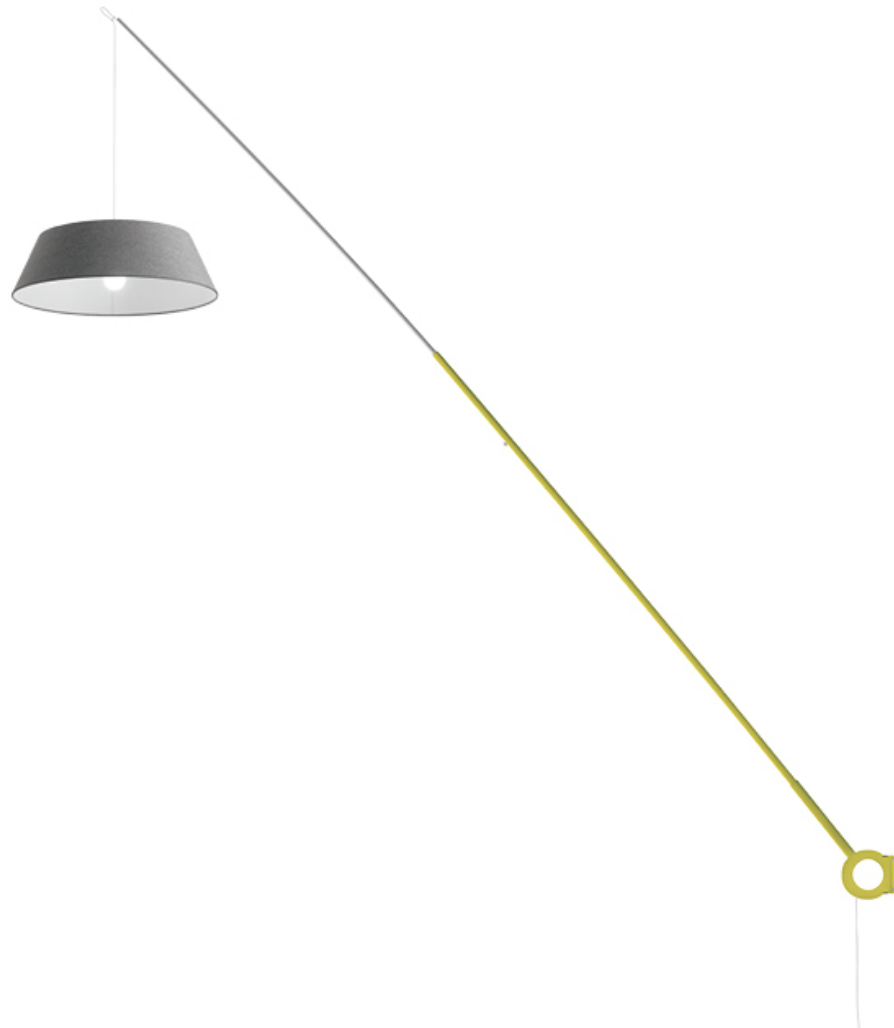

**Geblackl technical features**

products: Sestante

design: Romano + Menegon 2018

**Finiture**

Colori

White

Black

Lime

Blue China

Tessuti diffusore

Cotton

Washable

Wool

Metal structure,  
fabric or aluminium  
diffuser

**IP20**

Rotating 105°

Telescopic 180  
>250 cm or  
240>380 cm

Adjustable 3  
heights

Hooking detail

\* on demand

## Technical features

products: Sestante Wall lamp small  
design: Romano + Menegon 2018

<b>Wall lamp small - L 170 &gt; 260</b>	ø 4 x 170>260 cm 20 Kg	lamp type 1xE27 max watt 70 W HES	SEIEAP170C01
	ø 4 x 170>260 cm 20 Kg	lamp type 1 led module 16,2 W luminous efficacy 2400 Lm light colour 3000 K DIM	SEIEAP170G02
<b>Wall lamp - L 250 &gt; 380</b>	ø 4 x 240>370 cm 20 Kg	lamp type 1xE27 max watt 70 W HES	SEIEAP220C01
	ø 4 x 240>370 cm 20 Kg	lamp type 1 led module 16,2 W luminous efficacy 2400 Lm light colour 3000 K DIM	SEIEAP220G02