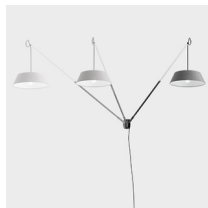

**Geblackl technical features**

products: Sestante

design: Romano + Menegon 2018

**Finiture**

Colori

White

Black

Lime

Blue China

Tessuti diffusore

Cotton

Washable

Wool

Metal structure,  
fabric or aluminium  
diffuser

**IP20**

Rotating 105°

Telescopic 180  
>250 cm or  
240>380 cm

Adjustable 3  
heights

Hooking detail

\* on demand

## Technical features

products: Sestante Wall lamp small  
design: Romano + Menegon 2018

<b>Wall lamp small - L 170 &gt; 260</b>	ø 4 x 170>260 cm 20 Kg	lamp type 1xE27 max watt 70 W HES	SEIEAP170C01
	ø 4 x 170>260 cm 20 Kg	lamp type 1 led module 16,2 W luminous efficacy 2400 Lm light colour 3000 K DIM	SEIEAP170G02
<b>Wall lamp - L 250 &gt; 380</b>	ø 4 x 240>370 cm 20 Kg	lamp type 1xE27 max watt 70 W HES	SEIEAP220C01
	ø 4 x 240>370 cm 20 Kg	lamp type 1 led module 16,2 W luminous efficacy 2400 Lm light colour 3000 K DIM	SEIEAP220G02