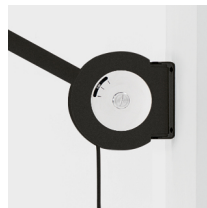

**Geblackl technical features**

products: Sestante

design: Romano + Menegon 2018

**Finiture**

Colori

White

Black

Lime

Blue China

Tessuti diffusore

Cotton

Washable

Wool

Metal structure,  
fabric or aluminium  
diffuser

**IP20**

Rotating 105°

Telescopic 180  
>250 cm or  
240>380 cm

Adjustable 3  
heights

Hooking detail

\* on demand

## Technical features

products: Sestante Wall lamp small  
design: Romano + Menegon 2018

<b>Wall lamp small - L 170 &gt; 260</b>	ø 4 x 170>260 cm 20 Kg	lamp type 1xE27 max watt 70 W HES	SEIEAP170C01
	ø 4 x 170>260 cm 20 Kg	lamp type 1 led module 16,2 W luminous efficacy 2400 Lm light colour 3000 K DIM	SEIEAP170G02
<b>Wall lamp - L 250 &gt; 380</b>	ø 4 x 240>370 cm 20 Kg	lamp type 1xE27 max watt 70 W HES	SEIEAP220C01
	ø 4 x 240>370 cm 20 Kg	lamp type 1 led module 16,2 W luminous efficacy 2400 Lm light colour 3000 K DIM	SEIEAP220G02